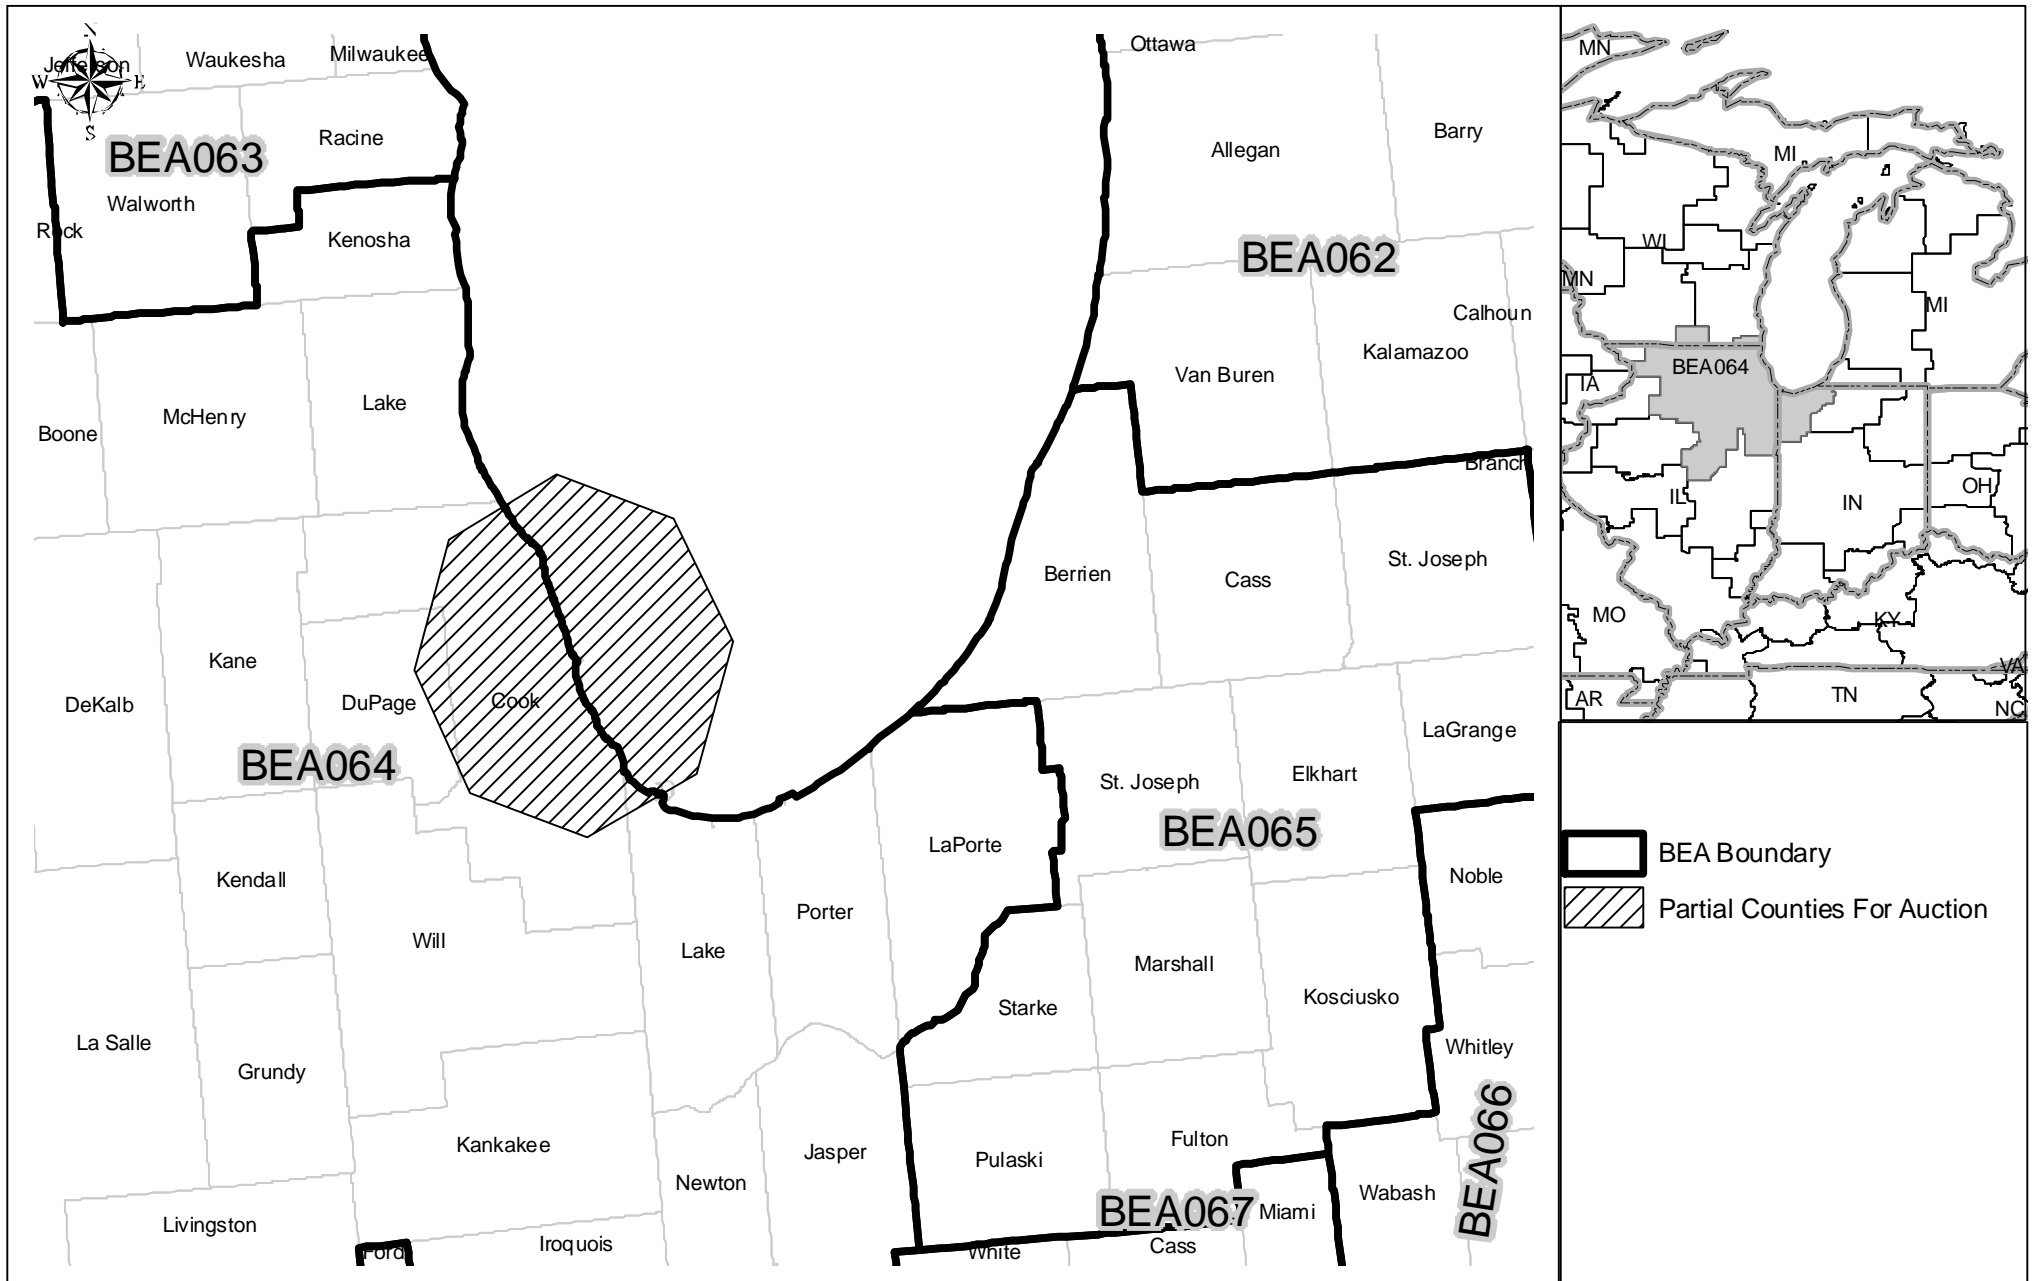

Auction No. 72 - 220 MHz

DA 07-514

Attachment A - Part 4

License	Lat Deg	Lat Min	Lat Sec	Lat Dir	Lon Deg	Lon Min	Lon Sec	Lon Dir
QA-BEA064-D	42	11	11	N	87	37	23	W
	42	6	6	N	87	20	55	W
	41	53	53	N	87	14	7	W
	41	41	41	N	87	21	2	W
	41	36	45	N	87	37	23	W
	41	41	48	N	87	53	35	W
	41	53	53	N	88	0	13	W
	42	5	55	N	87	53	35	W

Attachment A - Part 4

QA-BEA064-D

Federal Communications Commission
Wireless Telecommunications Bureau
Mobility Division