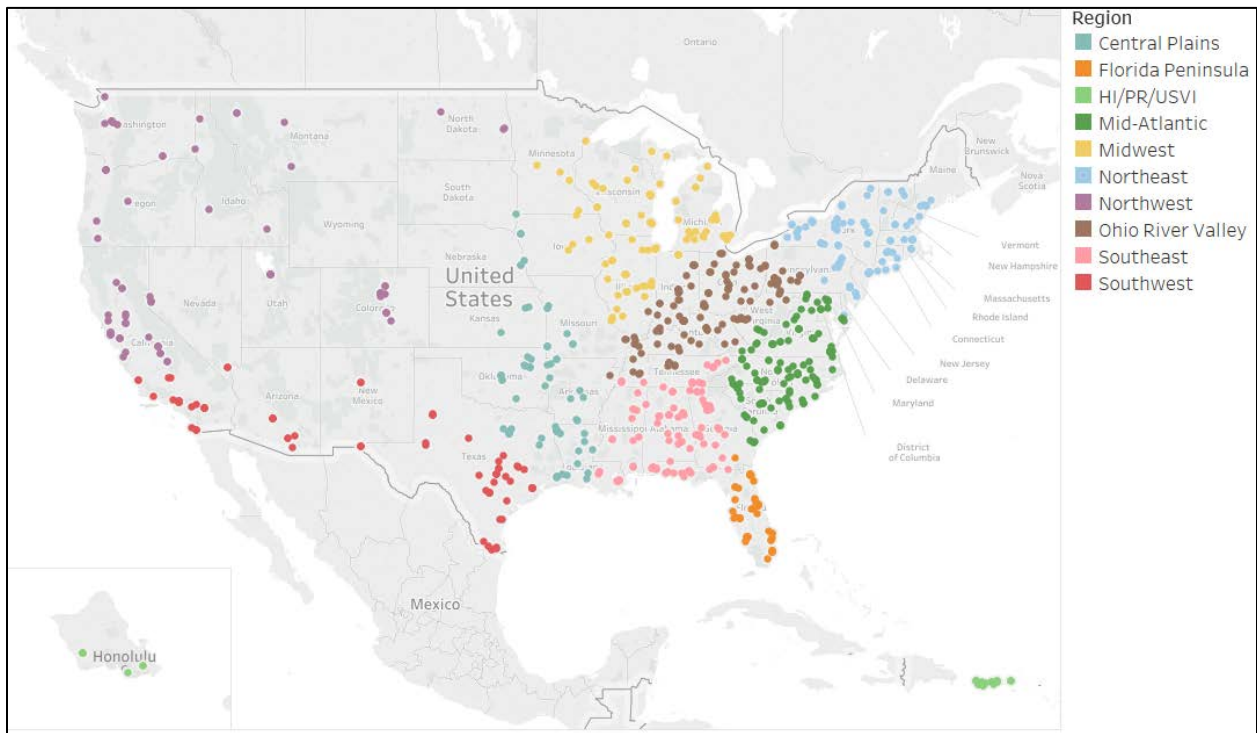

multichannel video programming distributors as they modify their systems to continue to carry stations in a region on new channel assignments.

Figure 1 below illustrates the 10 regions. In addition, Appendix A provides the names and contact information of the Media Bureau staff who will serve as the Regional Coordinator for each region, as well the names and contact information for those Television Translators and Low Power Television (LPTV) Stations that may have questions about the post-auction transition process and the impact of this process on their station. Appendix B lists the stations in each region. Additional information can be found on the Commission’s website at www.fcc.gov/incentiveauctions/regions.⁹

Figure 1: U.S. Region Map

For additional information regarding implementation of the regional coordination or for inquiries about the post-auction transition process (including inquiries by non-transitioning stations) contact Barbara Kreisman at 202-418-1605 or Kevin Harding at 202-418-7077.

⁹ Additional information available online includes a Tableau file that provides an interactive map of the regions, and a sortable csv file that lists each station’s DMA, facility id, call sign, pre-auction channel, post-auction channel, phase assignment, and linked-station set id number, if relevant.