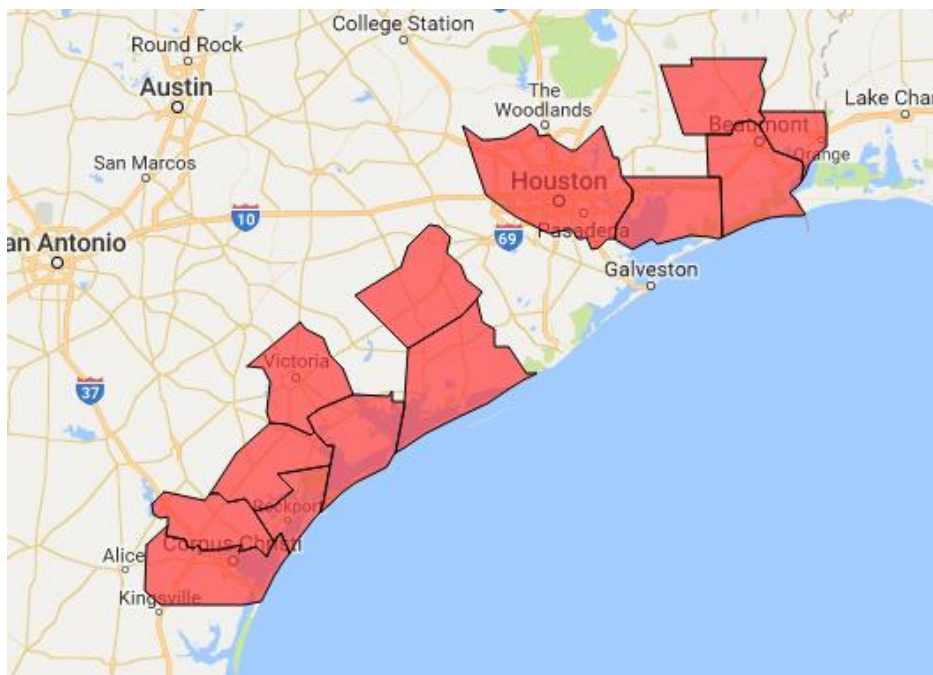

Communications Status Report for Areas Impacted by Post-Tropical Cyclone Harvey September 5, 2017

The following is a report on the status of communications services in geographic areas impacted by Post-Tropical Cyclone Harvey as of September 5, 2017 at 11:00 a.m. EDT. This report incorporates network outage data submitted by communications providers to the Federal Communications Commission's Disaster Information Reporting System (DIRS). DIRS currently covers a reduced area of 13 counties in Texas only. Note that the operational status of communications services during a disaster may evolve rapidly, and this report represents a snapshot in time.

On August 31, FEMA asked the FCC to extend the DIRS disaster area to 9 additional counties in Texas.

On September 2, FEMA and the FCC decided to reduce the DIRS disaster area to 13 counties in Texas.

The following 13 counties are in the current DIRS disaster area:

Texas: Aransas, Calhoun, Chambers, Hardin, Harris, Jefferson, Matagorda, Nueces, Orange, Refugio, San Patricio, Victoria and Wharton County

The following map shows the counties in the disaster area:

911 Services