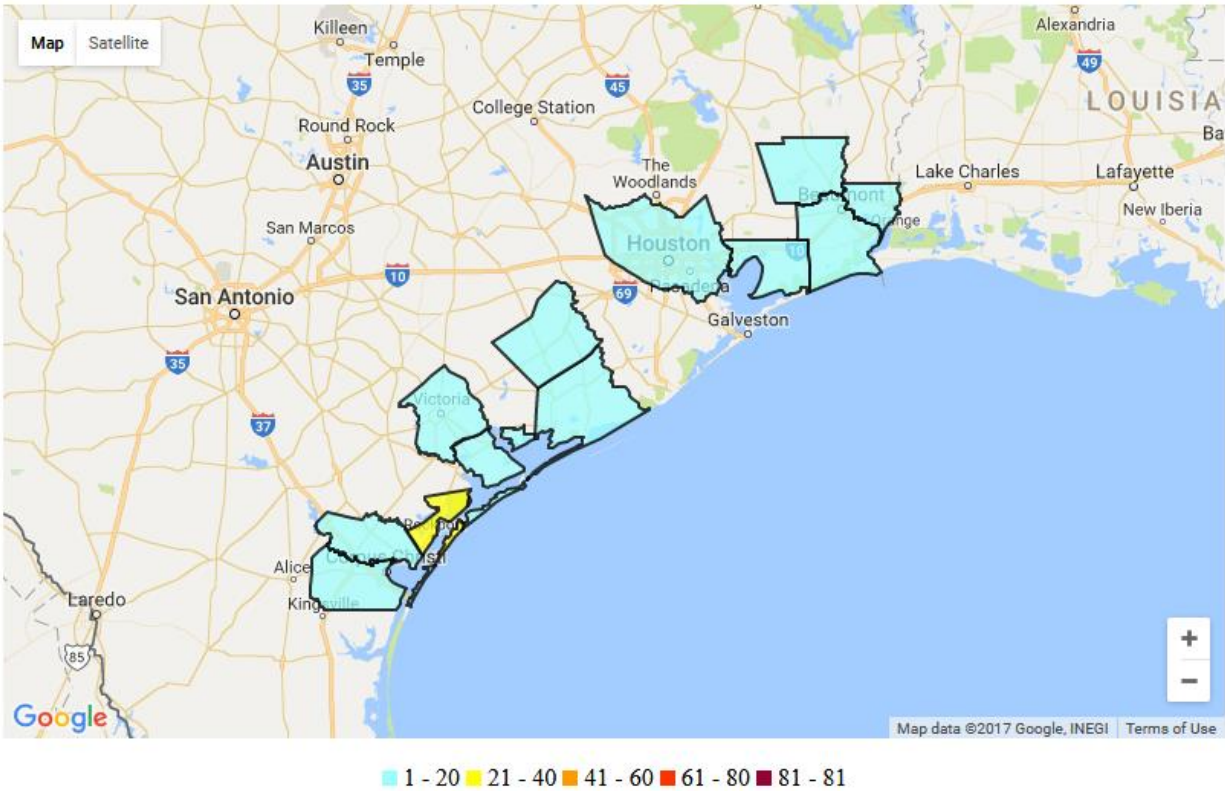

Percent Cell Sites Out-of-Service By County

9/5/2017 11:02:25 AM

The following table provides the percentage of cell sites out of service by county. In the 13 counties remaining in the disaster area, 1.73 % of cell sites remain out of service; compared to 1.67 % in the same 13 counties yesterday. There are no counties with greater than 25% of cell sites out. Only two counties have greater than 10% of their cell sites out of service: Aransas and Orange. The information shown was provided by the signatories to the Wireless Resiliency Cooperative Framework: