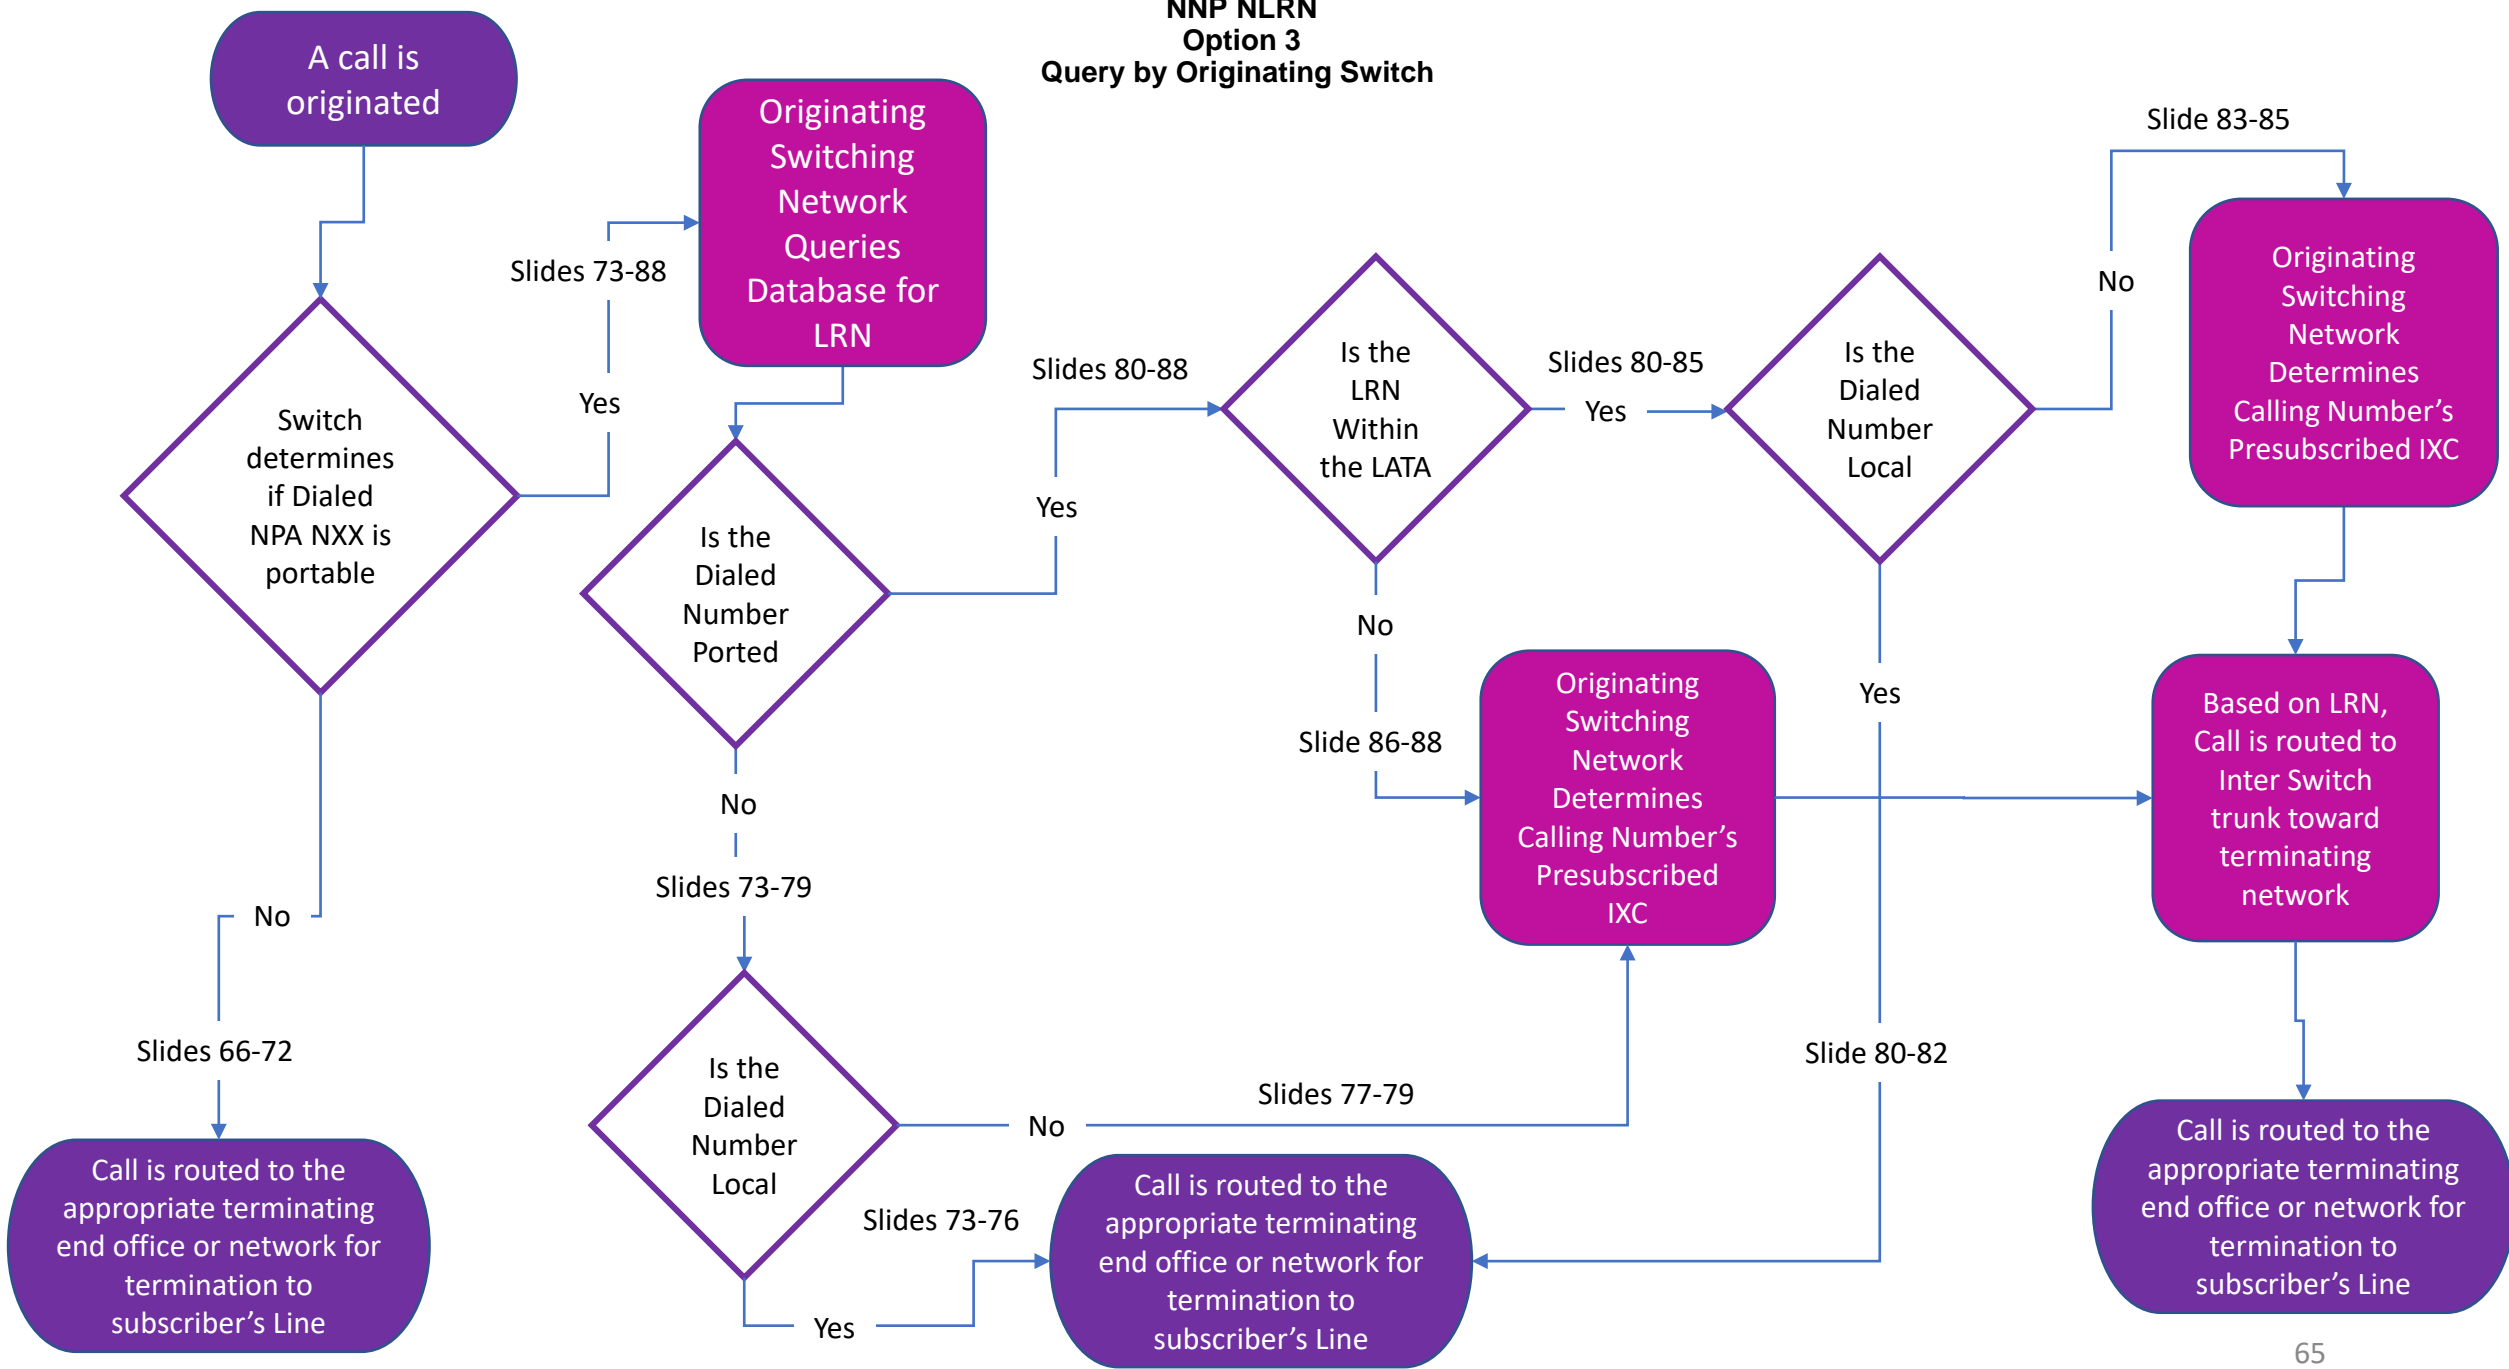

NNP NLRN
Option 2
Portable = LD

PSTN Class 5 to Class 4 to IXC to Class 5 – Portable NXX Ported Number Inter Switch Long Distance Call Routed to Subscriber

NNP NLRN
Option 2
Portable = LD

PSTN Class 5 to Class 4 to IXC to Class 4 to Class 5 – Portable NXX Ported Number Inter Switch Long Distance Call Routed to Subscriber

NLRN

Option 3

**NNP NLRN
Option 3
Query by Originating Switch**

NNP NLRN
Option 3
Query by Originating Switch
PSTN Class 5 – Non-portable NXX Intra Switch Local Call Routed to Subscriber

NNP NLRN
Option 3
Query by Originating Switch