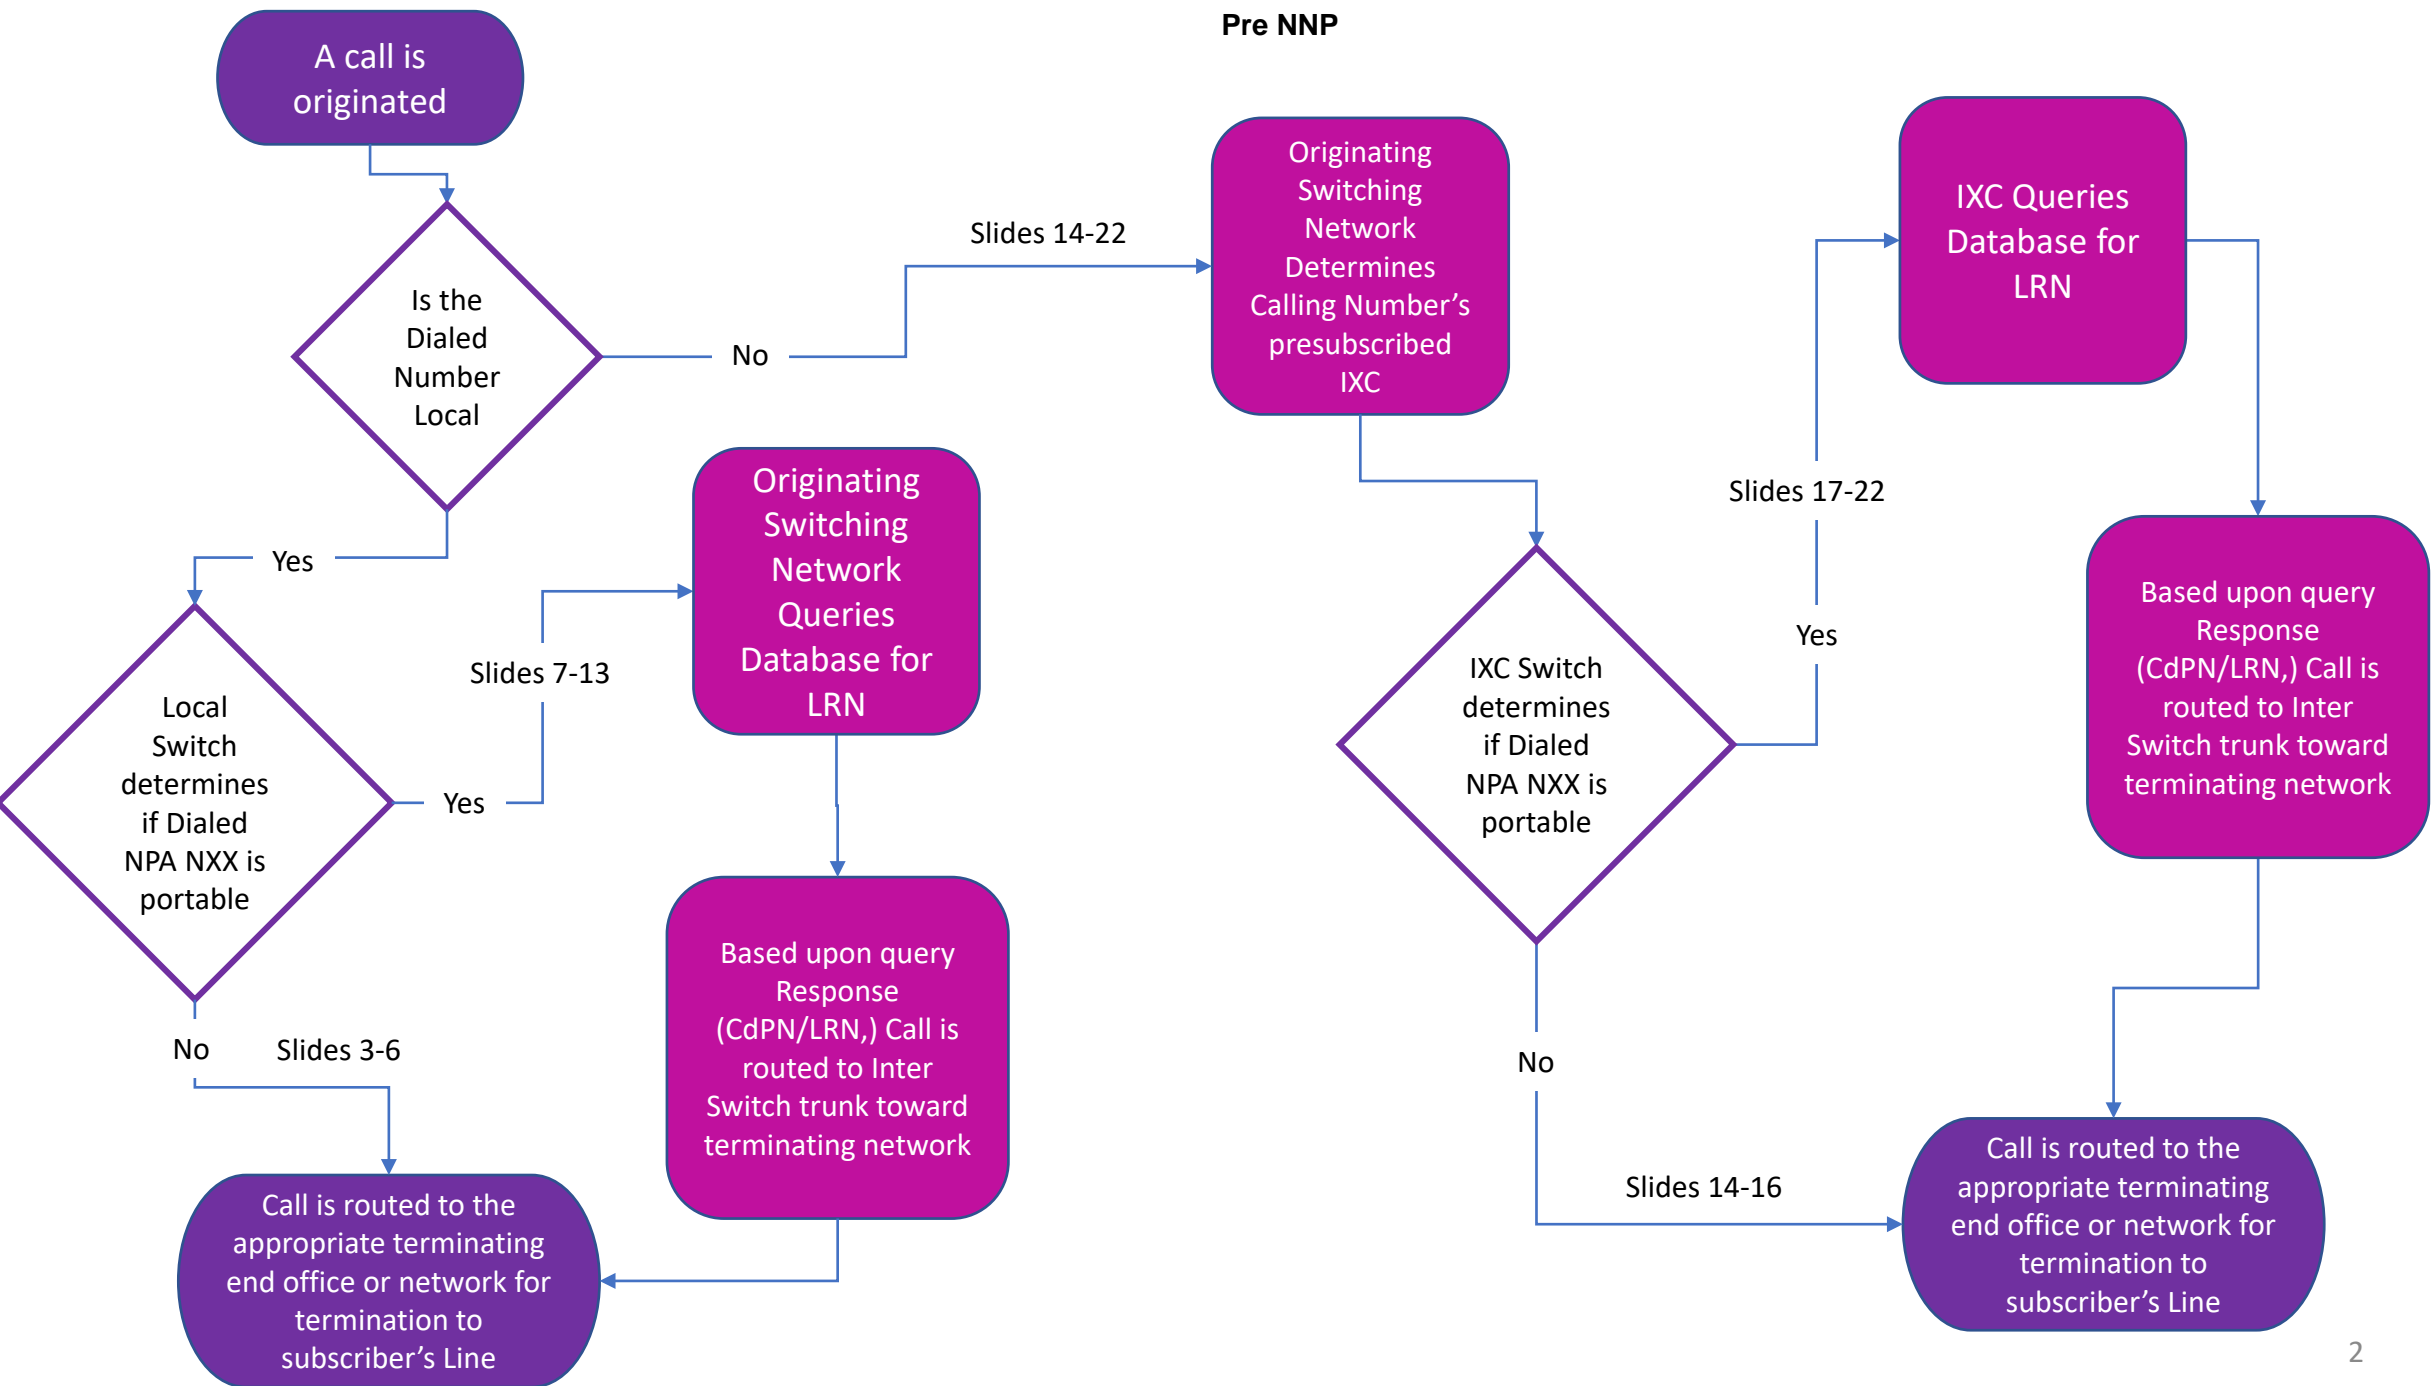

Pre NNP

PSTN Class 5 – Non-portable NXX Intra Switch Local Call Routed to Subscriber

PSTN Class 5 to Class 5 – Non-Portable NXX Inter Switch Local Call Routed to Subscriber

PSTN Class 5 to Class 4 to Class 5 – Non-Portable NXX Inter Switch Local Call Routed Direct to Subscriber