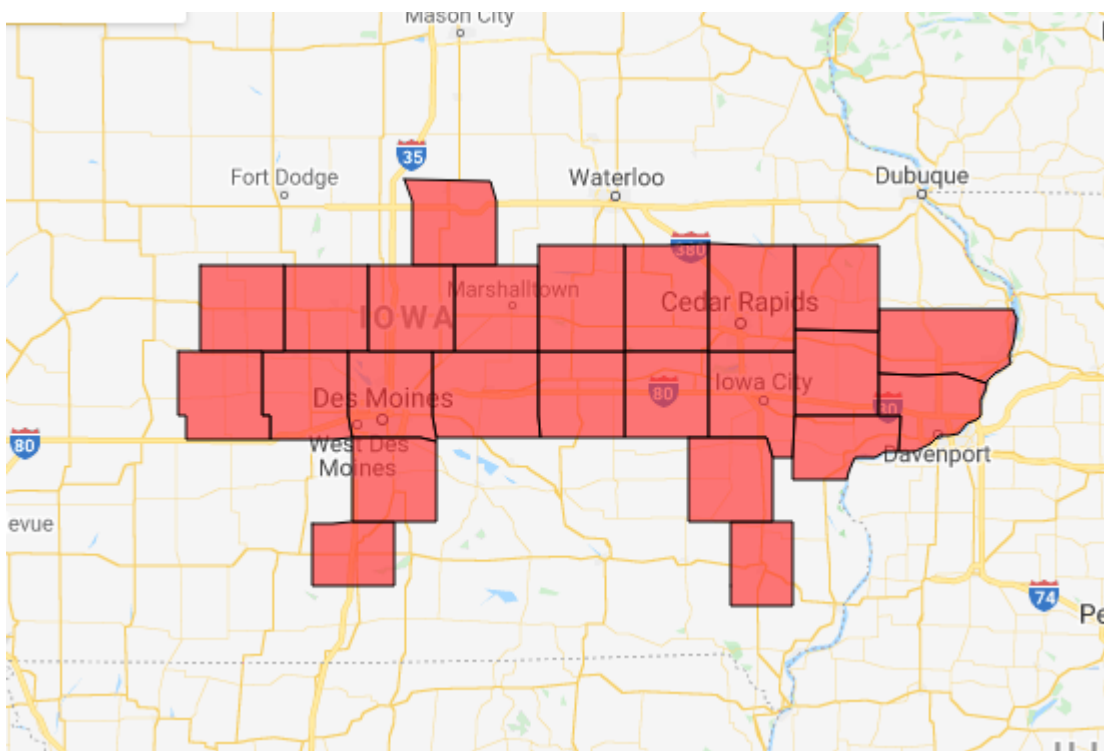

Communications Status Report for Areas in Iowa Impacted by the Midwest Derecho August 19, 2020

The following is a report on the status of communications services in geographic areas impacted by the Midwest Derecho in Iowa as of August 19, 2020 at 12:00 p.m. EDT. This report incorporates network outage data submitted by communications providers to the Federal Communications Commission's (FCC) Disaster Information Reporting System (DIRS). DIRS is currently activated for twenty-four counties in Iowa. Note that the operational status of communications services during a disaster may evolve rapidly, and this report represents a snapshot in time.

The following counties are in the current geographic area that is part of DIRS (the "disaster area").

IOWA: Benton, Boone, Cedar, Clarke, Clinton, Dallas, Greene, Guthrie, Hardin, Henry, Iowa, Jasper, Johnson, Jones, Linn, Marshall, Muscatine, Polk, Poweshiek, Scott, Story, Tama, Warren and Washington

The following table provides cell sites out of service by county. There are 1.9% (slightly down from 2.0% yesterday) of the cell sites out of service in the affected areas. The information shown was provided by the signatories to the Wireless Network Resiliency Framework Cooperative Agreement.